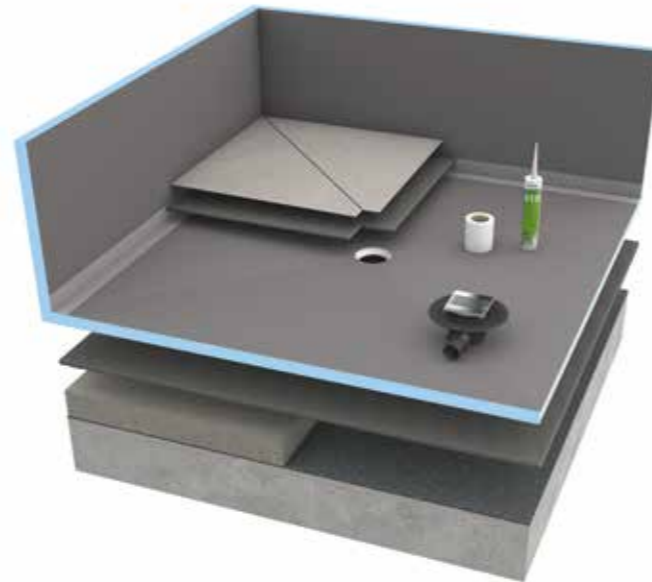

SHOWER ELEMENTS COLOURED TO MATCH THE WALL DECOR

HOMAPAL **AQUARIS** | Shower element

High-quality flush-to-floor shower elements from WEDI with point drainage complement the range of accessories for the HOMAPAL Aquaris Spa system. The element drains the shower water at the centre and the drain is covered by a stainless-steel trim. The incline required for this is already worked into the floor elements. The waterproof floor elements to be finished in the same decor as the bathroom board panels are not only hugely practical and reliable, they also open up entirely new design options for wet rooms and bathrooms – while guaranteeing easy and secure installation. Available in two formats (900 x 900 mm and 1200 x 900 mm) to suit your particular requirements.

- » The blue XPS core is 100% watertight, and remains fully functional even in the event of damage.
- » Joints between panels can be sealed watertight. As no further sealing is necessary, the fitter benefits from a high level of reliability and shorter laying time.
- » The fabric embedded in the cement surface provides a substrate for an incredibly strong bond.
- » All building panel systems are highly heat-insulating, save energy costs and offer lasting protection against mildew.