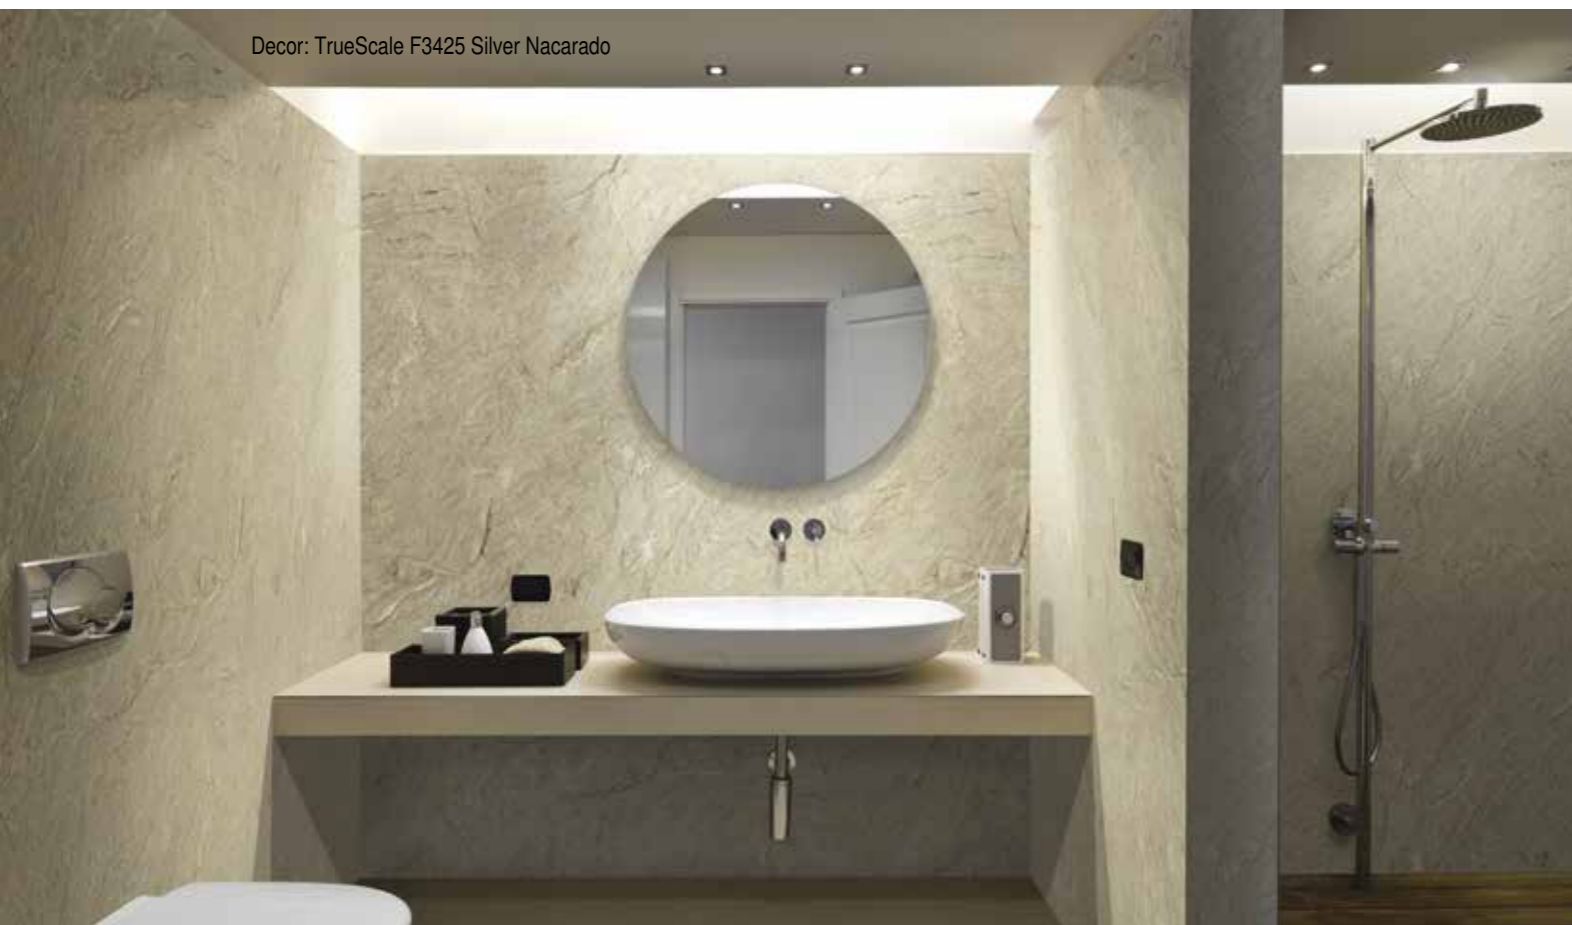

STYLISH TRUESCALE DECORS

AUTHENTIC PATTERNS DECORS

Endless individuality: motifs with an individual look, such as the range of pictorial decors from the HOMAPAL AQUARIS print collection - add highlights to all bathrooms. Endless scope for creativity. The combination of digital and plain decors from the HOMAPAL AQUARIS collection also brings calm and elegance to the bathroom and competently sets off the motif decors with stunning effect.