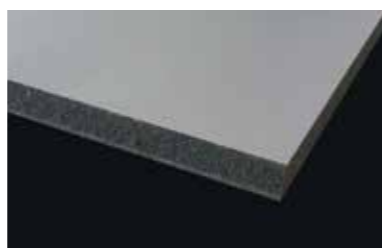

INNOVATIVE BOARD FOR CREATIVE BATHROOM DESIGN

Substrate	closed cell PU Foam (0% moisture adsorption, d.h. 100% water-resistant)
Surface	High Pressure Laminate (HPL) according DIN EN 438-3
Dimensions	~ 3030 x 1280 mm ~ 2330 x 1280 mm (only for a few decors, compare page 11)
Thickness Element	~ 7,4 mm
Thickness Topcoat	0,7 - 1,2 mm
Balancer	Formica HPL 0,7 - 1,2 mm

Decor: Uni

VARIETY OF SURFACE FINISHES